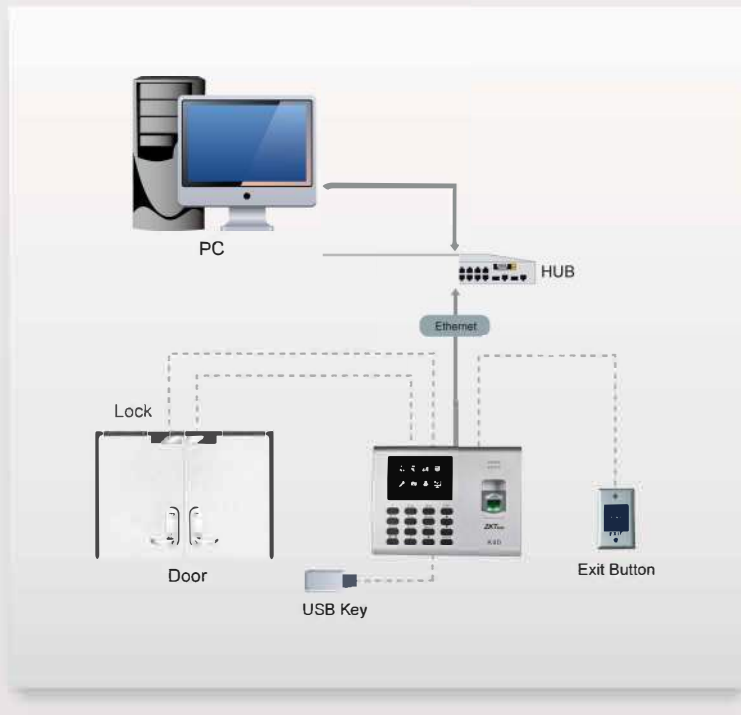

You can use Excel; you can be an excellent workforce Management Manager!

K40X SSR Fingerprint Time Attendance Terminal

Introduction

K40X is a 2.8-inch TFT screen Time Attendance & Simple Access Control Terminal. It has interfaces for third party electric lock and exit button. TCP/IP and USB Host make data management extremely easy. Most importantly, the built-in backup battery can eliminate the trouble of power-failure. With elegant appearance and reliable quality, you can get the best from it.

Features:

- TCP/IP, USB -host, ADMS
- ID card RFID
- Built-in battery
- Simple access control or external bell
- Multi languages
- SSR report in excel forms

Configuration:

Specifications:

Fingerprint Capacity	1000 (2000 without SSR)
ID Card Capacity	1000 (Optional)
Record Capacity	80,000
Display	2.8-inch TFT Screen
Communication	TCP/IP, USB Host
Standard Functions	Work Code, SMS, DST, Self-Service Query, Automatic Status Switch, Scheduled-bell, T9 Input, 9 Digit User ID, Built-in Battery, Simple Access Control or External Bell
Optional Functions	ID/Mifare
Software	ZKTime5.0
Power Supply	DC 12V 1.5A
Verification Speed	≤0.5 Sec.
Operating Temp.	0°C - 45°C
Operating Humidity	20%-80%
Dimension	184*136*37.6(Length*Width*Thickness)