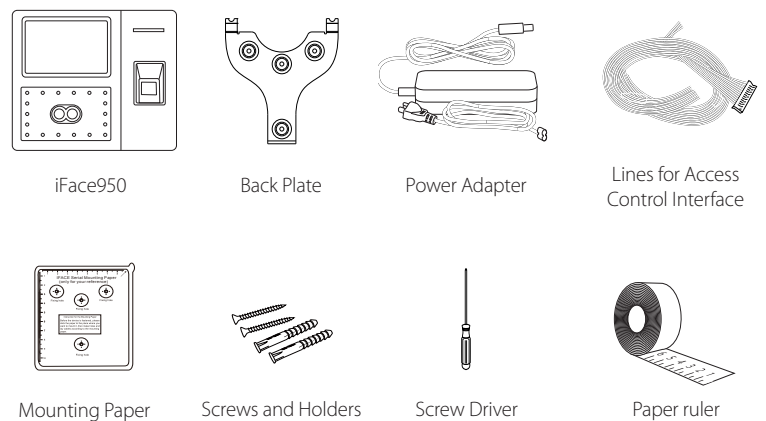

What's in the Box

WASALAT Middle East
E-mail: sales@wasalat.net
www.wasalat.net

© Copyright 2016. ZKTeco Inc. ZKTeco Logo is a registered trademark of ZKTeco or a related company. All other product and company names mentioned are used for identification purposes only and may be the trademarks of their respective owners. All specifications are subject to change without notice. All rights reserved.