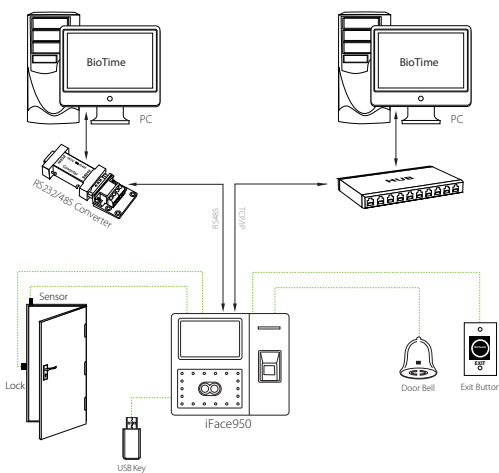

Specifications

Display	4.3-Inch Touch Screen
Face capacity	3,000 (1:1)
Fingerprint capacity	4,000
ID Card capacity	10,000 (Optional)
Logs capacity	100,000
Communication	TCP/IP, RS232/485, USB Host
Standard Functions	Automatic Status Switch, Self-Service Query, Work Code SMS, DST, T9 Input, 9 Digit User ID, Scheduled Bell, Photo ID, ADMS
Interfaces for	3rd Party Electric Lock, Door Sensor, Exit Button, Alarm
Wiegand Signal	Output
Optional Functions	ID/MiFare/HID Cards, Wi-Fi, 3G, 2000 mAH Backup Battery
Power Supply	12V 3A
Operating Temperature	0 °C- 45 °C
Operating Humidity	20%-80%
Dimensions	194.1*169*109.0mm (Length*Width*Thickness)
Package Weight	1.6 kg

Configuration